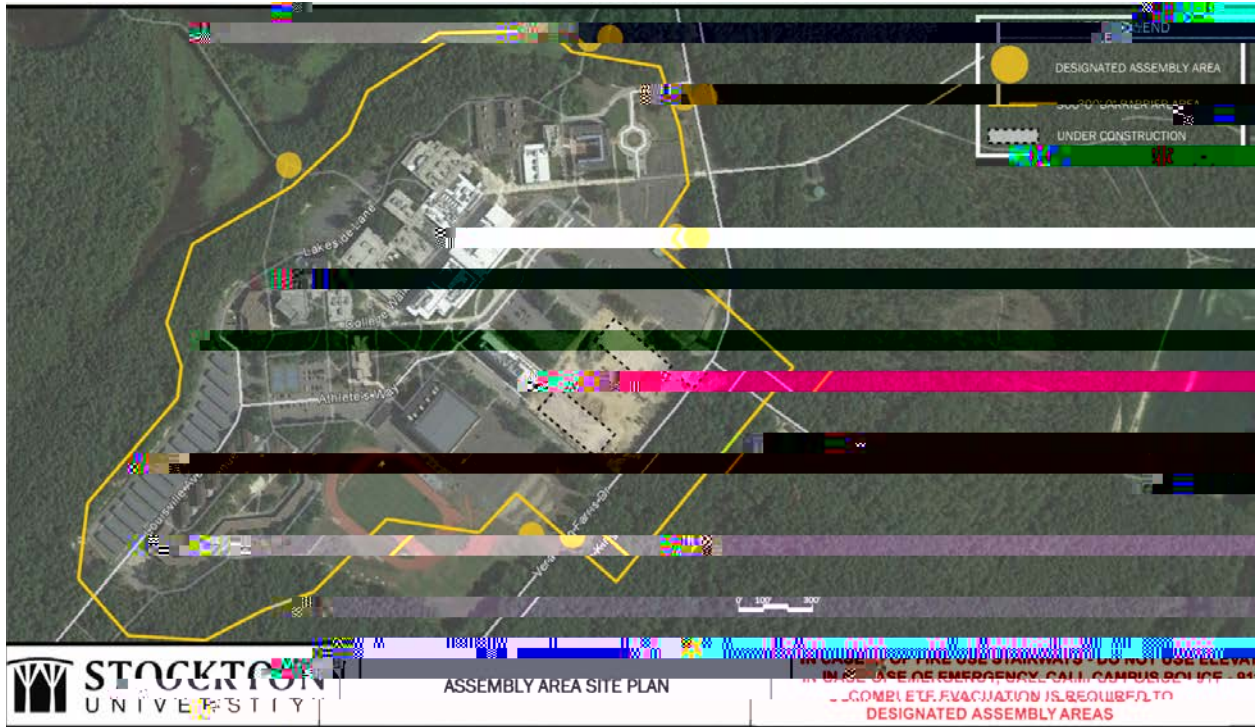

# EVACUATION ASSEMBLY AREAS

## Location of all assembly areas

- Housing 1 – A & B – located in path around Lake Fred just past Laurel Lane
- Housing 1 – C thru F – located in beach section between Lodge at Lakeside and Oasis Beach
- Housing 1 – G & H – located in Heather/Greenbriar parking lot
- Housing 2 - A thru F - located by the tennis courts outside of parking lot 6
- Housing 2 – G thru K – located in the North end of parking lot 7
- Housing 3 – located by the tennis courts outside of parking lot 6
- Housing 4 – located in the North end of the North parking lot
- Housing 5 – I thru K – in the grass between the volleyball court and the South lot
- Housing 5 – L thru O – in the grass between the volleyball court and the South lot